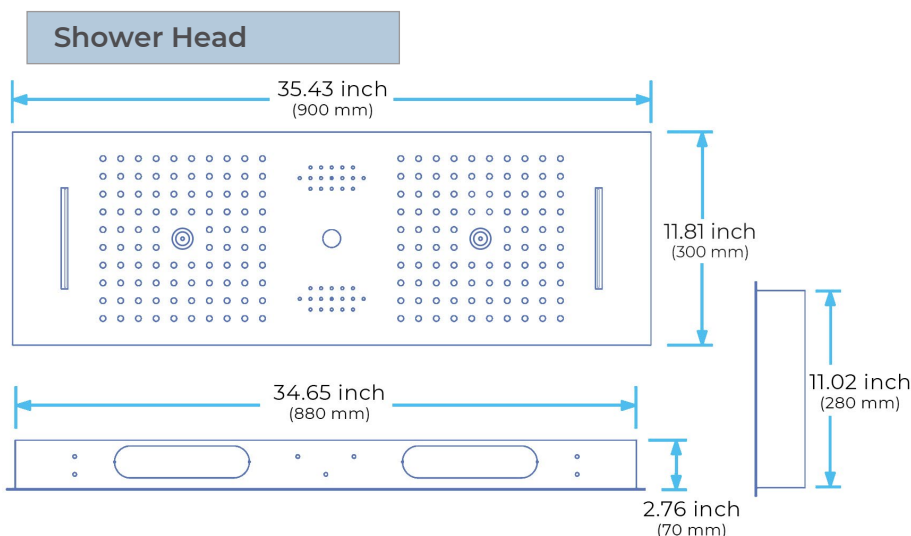

BRUSHED GOLD REMOTE CONTROLLED THERMOSTATIC LED RECESSED CEILING MOUNT RAINFALL WATER COLUMN MIST SHOWER SYSTEM WITH SQUARE HAND SHOWER AND 6 JETTED BODY SPRAYS SPECIFICATIONS

- Shower Panel /Hose Material: 304 Stainless Steel
- Shower Head Size: 900*300 mm
- Showerheads Install: Embedded Ceiling Mounted
- Concealed Mixer Install: Wall-Mounted
- LED Shower Head Functions: Rainfall, Waterfall, Mist, Water Column
- Water Pressure: 0.3 MPA
- Water Flow: 16L/min~28L/min
- Shower Accessories Material: Brass
- LED Light: Need to Connect Power
- LED Light Color: 64 Color
- Shower Hose Length: 1.5M
- AC: 100-265V 50/60Hz
- Music: Need Bluetooth

Product shown is only for installation display purpose

All dimensions and specifications are nominal and may vary. Use actual products for accuracy in critical situations.