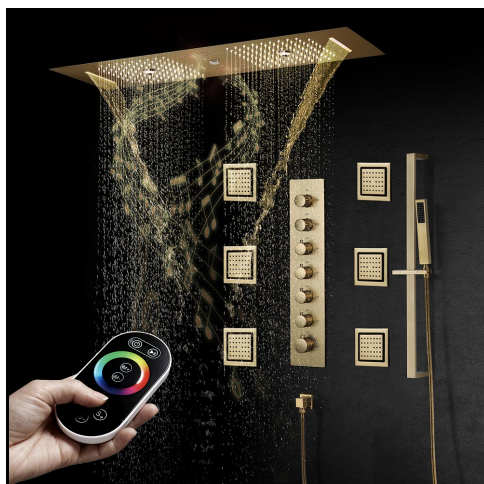

BRUSHED GOLD REMOTE CONTROLLED THERMOSTATIC LED RECESSED CEILING MOUNT RAINFALL WATER COLUMN MIST SHOWER SYSTEM WITH SQUARE HAND SHOWER AND 6 JETTED BODY SPRAYS SPECIFICATIONS

- Shower Panel /Hose Material: 304 Stainless Steel
- Shower Head Size: 900*300 mm
- Showerheads Install: Embedded Ceiling Mounted
- Concealed Mixer Install: Wall-Mounted
- LED Shower Head Functions: Rainfall, Waterfall, Mist, Water Column
- Water Pressure: 0.3 MPA
- Water Flow: 16L/min~28L/min
- Shower Accessories Material: Brass
- LED Light: Need to Connect Power
- LED Light Color: 64 Color
- Shower Hose Length: 1.5M
- AC: 100-265V 50/60Hz
- Music: Need Bluetooth

Product shown is only for installation display purpose

All dimensions and specifications are nominal and may vary. Use actual products for accuracy in critical situations.